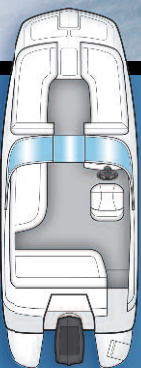

Bayliner 190 Deck Boat

BAYLINER
SO WORTH IT!

Helm
Windscreen

Full
Windshield

- a Fuel-efficient Mercury outboard power.
- b Multiple floorplans available: choose standard windscreen or optional wraparound windshield.
- c Innovative portside storage with tote may be replaced with an optional head.
- d "Pontoon style" seating offers a plush and comfortable cruising environment.

Specifications:

	US	CE
Length overall	18'7"	5.66 m
Beam	8'1"	2.46 m
Weight	2,810 lbs	1,275 kg
Draft max	3'0"	.91 m
Fuel capacity	35 gal	132.5 L
People capacity	11	10
Max people weight	1,556 lbs	750 kg
Max engine power	180 HP	180 HP
Engine	Mercury 4-Stroke CT EFI 115 HP	

Bayliner 190 Deck Boat

BAYLINER
SO WORTH IT!

STANDARD FEATURES

Cockpit

Cooler w/Dedicated Storage
Fuel Fill w/Integrated Vent
Glove Box-Stbd
Helm Bucket Seat-Swivels 180°
In-Floor Ski/Wakeboard Storage
Port Console Storage
Port Side Transom Seat
Removable Storage Bin
Step-Through Cockpit Entry from Transom
Waterproof 120-watt AM/FM Stereo/Controller w/Inputs for iPod & Mp3